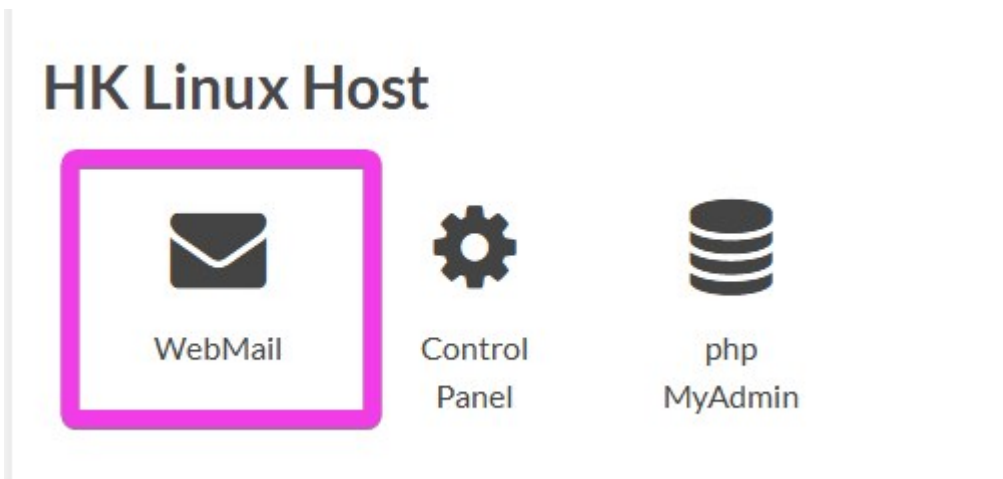

## 如何在电脑打开 WebMail網頁郵件

打开浏览器

在网址栏 (不是搜索栏) 输入 `sxl.net/app` 然后按输入(Enter)

点开 WebMail

在 Username 栏, 输入你的完整电邮地址  
在 Password 栏, 输入你的密码  
然后点击 LOGIN

The image shows the login interface for Roundcube Webmail. At the top center is a blue and grey cube logo. Below it is a login form with two input fields: the first for the email address, containing 'derek@sxl.net', and the second for the password, shown as a series of dots. To the right of the password field is an eye icon for toggling visibility. Below the input fields is a prominent blue button labeled 'LOGIN'.