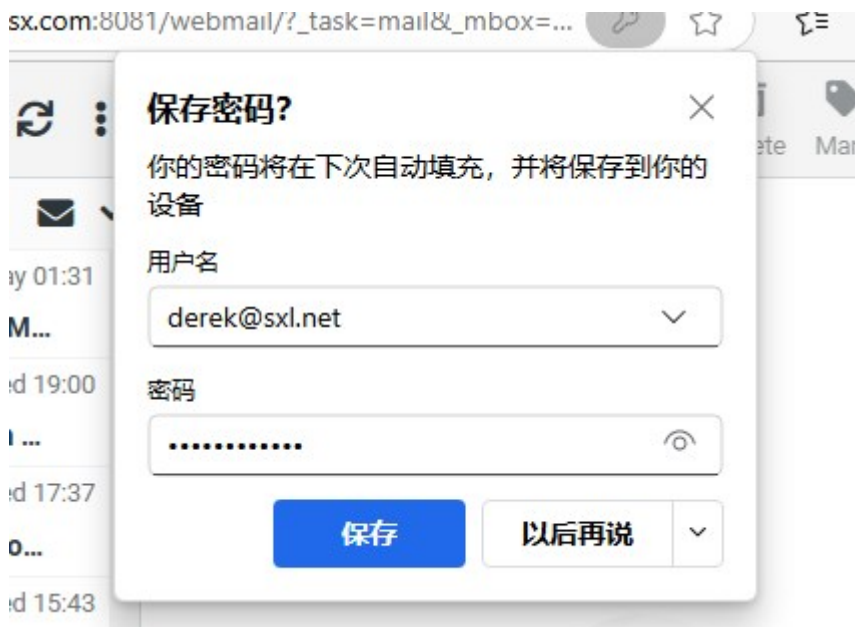

The image shows the login interface for Roundcube Webmail. At the top center is a blue and grey cube logo. Below it is a login form with two input fields: the first for the email address, containing 'derek@sxl.net', and the second for the password, shown as a series of dots. To the right of the password field is an eye icon for toggling visibility. Below the input fields is a prominent blue button labeled 'LOGIN'.

Roundcube Webmail

如这是你的私人电脑(不是谁都能用的), 点击保存密码, 以后登陆就不用每次输入

如果不是显示中文, 这样点 改成中文