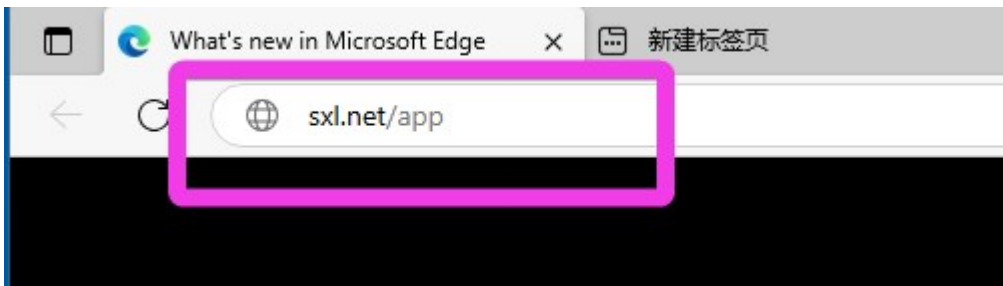

## 如何在电脑打开 WebMail網頁郵件

打开浏览器

在网址栏 (不是搜索栏) 输入 `sxl.net/app` 然后按输入(Enter)

点开 WebMail

在 Username 栏, 输入你的完整电邮地址  
在 Password 栏, 输入你的密码  
然后点击 LOGIN

The image shows the login interface for Roundcube Webmail. At the top center is a blue and grey cube logo. Below it is a login form with two input fields: the first for the email address, containing 'derek@sxl.net', and the second for the password, shown as a series of dots. To the right of the password field is an eye icon for toggling visibility. Below the input fields is a prominent blue button labeled 'LOGIN'.