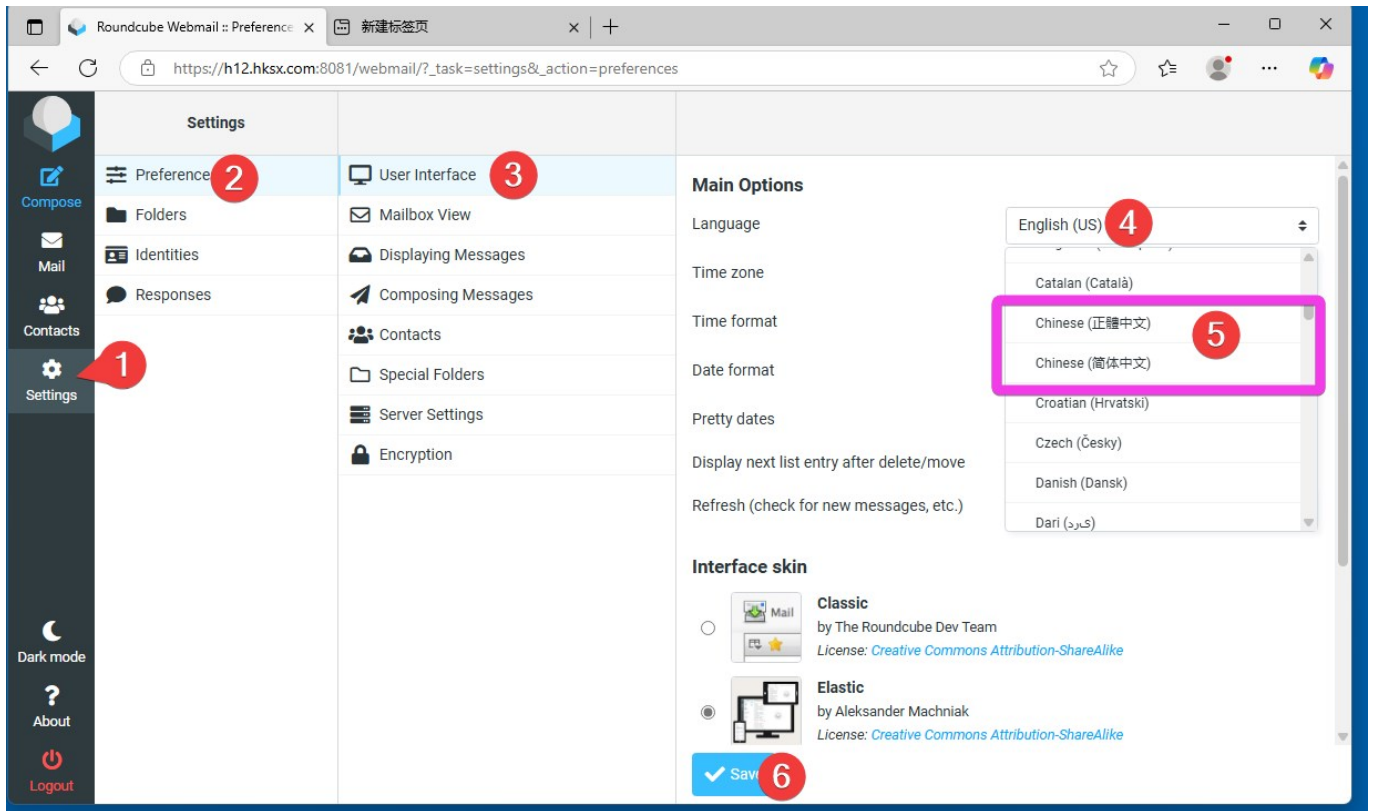

## 如何在电脑打开 WebMail網頁郵件

打开浏览器

在网址栏 (不是搜索栏) 输入 `sxl.net/app` 然后按输入(Enter)

点开 WebMail

在 Username 栏, 输入你的完整电邮地址  
在 Password 栏, 输入你的密码  
然后点击 LOGIN

The image shows the login interface for Roundcube Webmail. At the top center is a blue and grey cube logo. Below it is a login form with two input fields: the first for the email address, containing 'derek@sxl.net', and the second for the password, shown as a series of dots. To the right of the password field is an eye icon for toggling visibility. Below the input fields is a prominent blue button labeled 'LOGIN'.

Roundcube Webmail

如这是你的私人电脑(不是谁都能用的), 点击保存密码, 以后登陆就不用每次输入

如果不是显示中文, 这样点 改成中文

From: <https://wiki.sxl.net/> - **wiki**  
Permanent link: [https://wiki.sxl.net/zh:%E5%A6%82%E4%BD%95%E5%9C%A8%E7%94%B5%E8%84%91%E6%89%93%E5%BC%80\\_webmail%E7%B6%B2%E9%A0%81%E9%83%B5%E7%AE%B1](https://wiki.sxl.net/zh:%E5%A6%82%E4%BD%95%E5%9C%A8%E7%94%B5%E8%84%91%E6%89%93%E5%BC%80_webmail%E7%B6%B2%E9%A0%81%E9%83%B5%E7%AE%B1)  
Last update: 2025/09/08 07:22