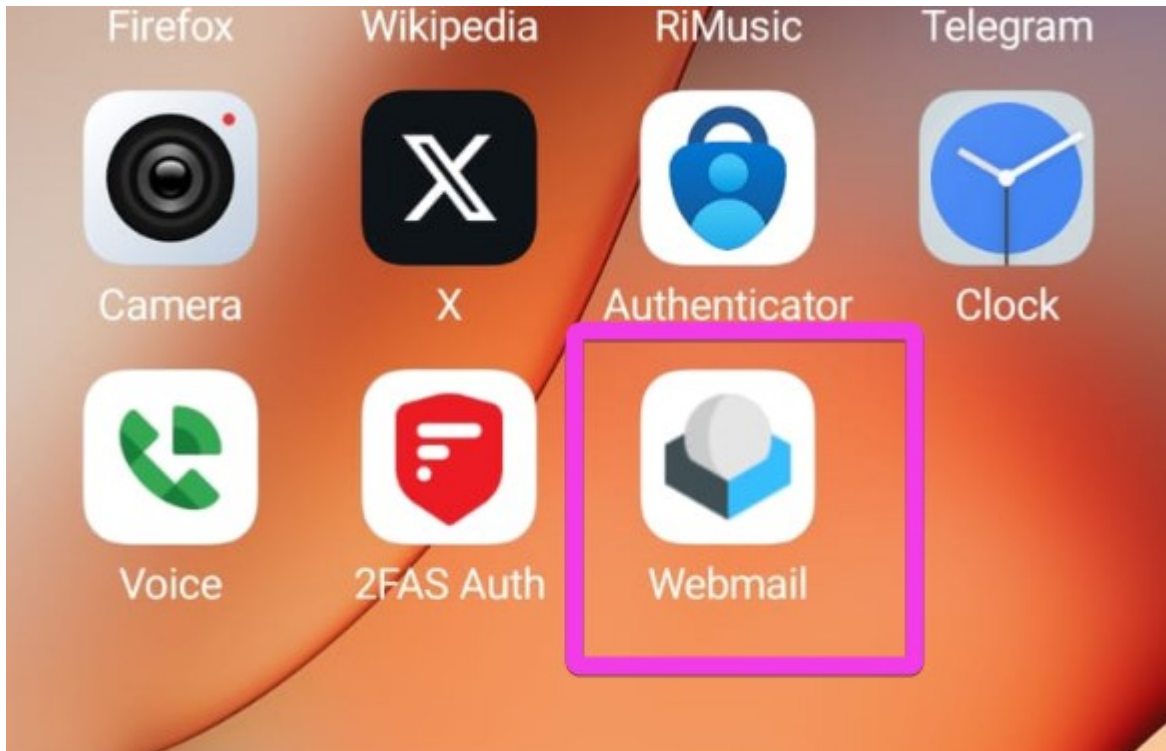

How to open WebMail on mobile phone

Our WebMail also works fine on mobile devices (android, iphone, ipad, tablets, TV box, etc.)
Use the same method to login

- Open a browser
- type `sxl.net/app` in the address bar
- Click WebMail
- Login with your email address and password
- Save your password on private phone.

Most browser offer an “Add to Home Screen” option in it's menu

- this is an example from Firefox for Android, but other browser have similar function (probably different wording)

After add to home screen, it act like a normal phone app.