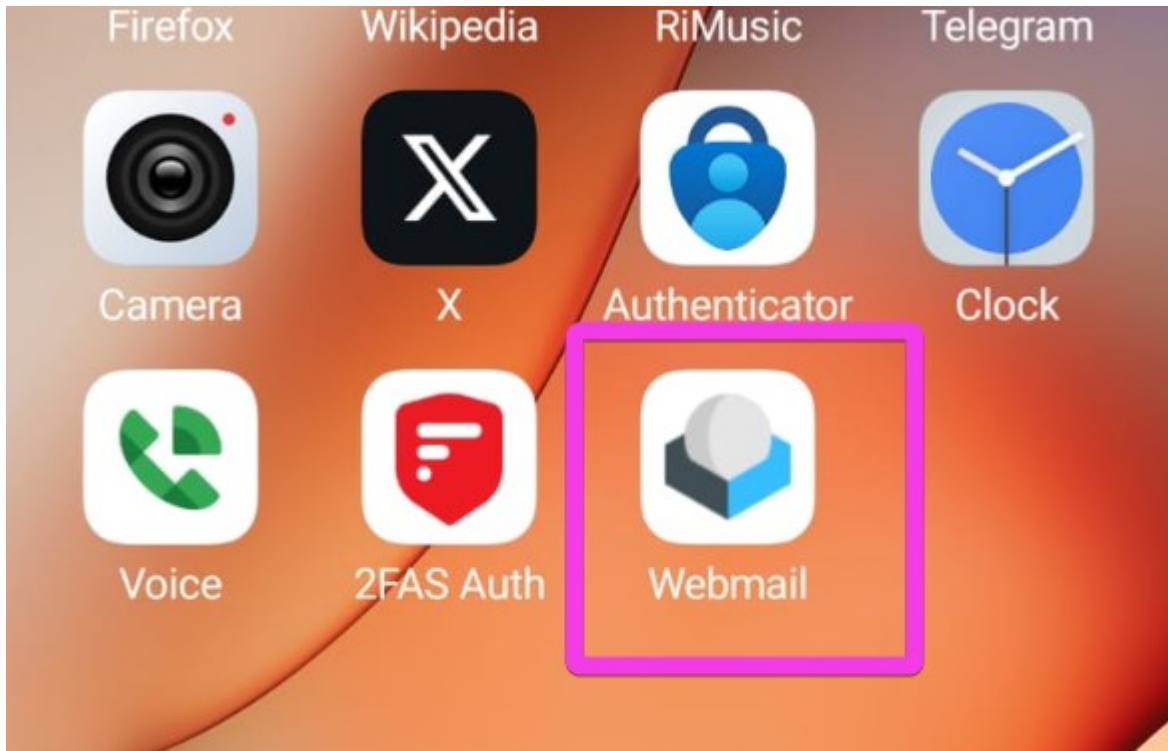

How to open WebMail on mobile phone

Our WebMail also works fine on mobile devices (android, iphone, ipad, tablets, TV box, etc.)
Use the same method to login

- Open a browser
- type `sxl.net/app` in the address bar
- Click WebMail
- Login with your email address and password
- Save your password on private phone.

Most browser offer an “Add to Home Screen” option in it's menu

- this is an example from Firefox for Android, but other browser have similar function (probably different wording)

After add to home screen, it act like a normal phone app.