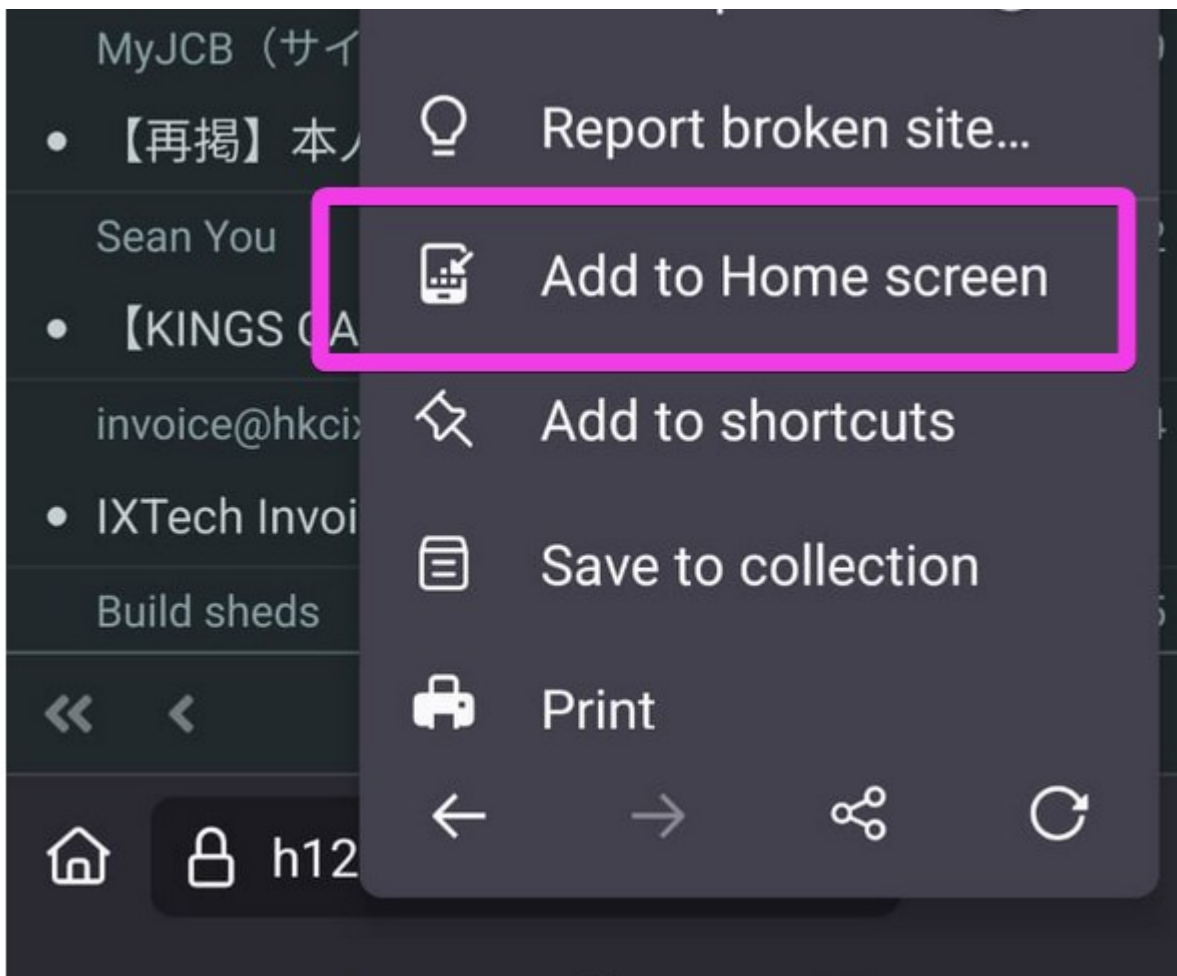

Most browser offer an “Add to Home Screen” option in it's menu

- this is an example from Firefox for Android, but other browser have similar function (probably different wording)

After add to home screen, it act like a normal phone app.