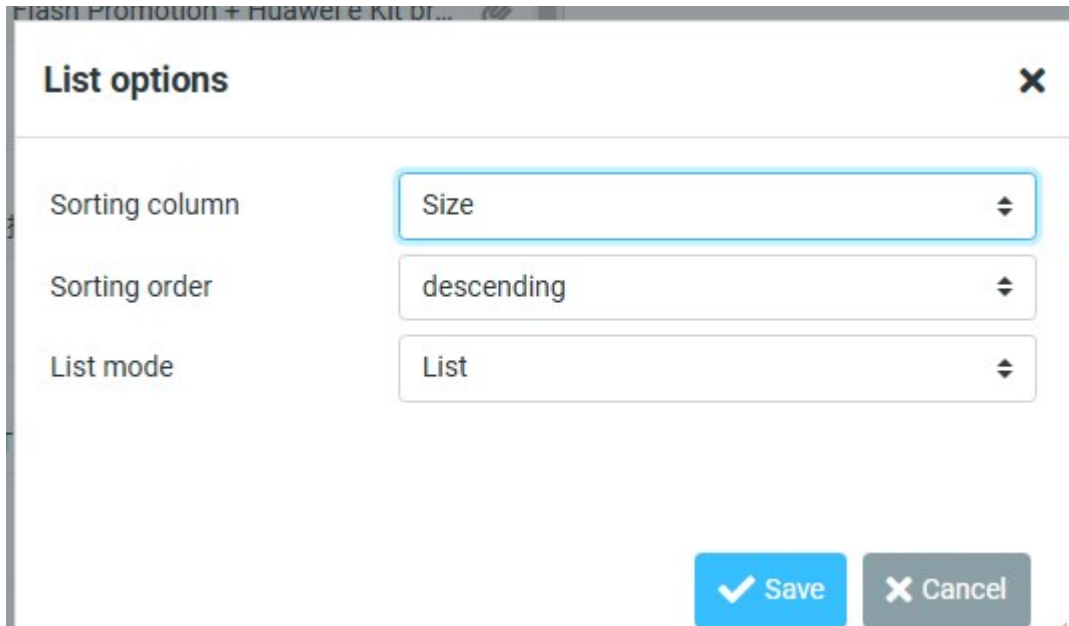

- While holding the **Shift** or **Ctrl**, select some biggest messages you want to delete
- click the Delete button