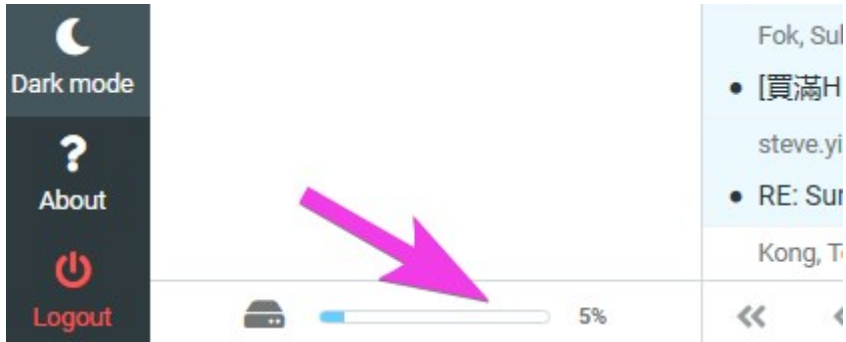

From: <https://wiki.sxl.net/> - wiki

Permanent link: <https://wiki.sxl.net/en:how_to_free_up_spaces_on_webmail?rev=1757315065>

Last update: 2025/09/08 07:04