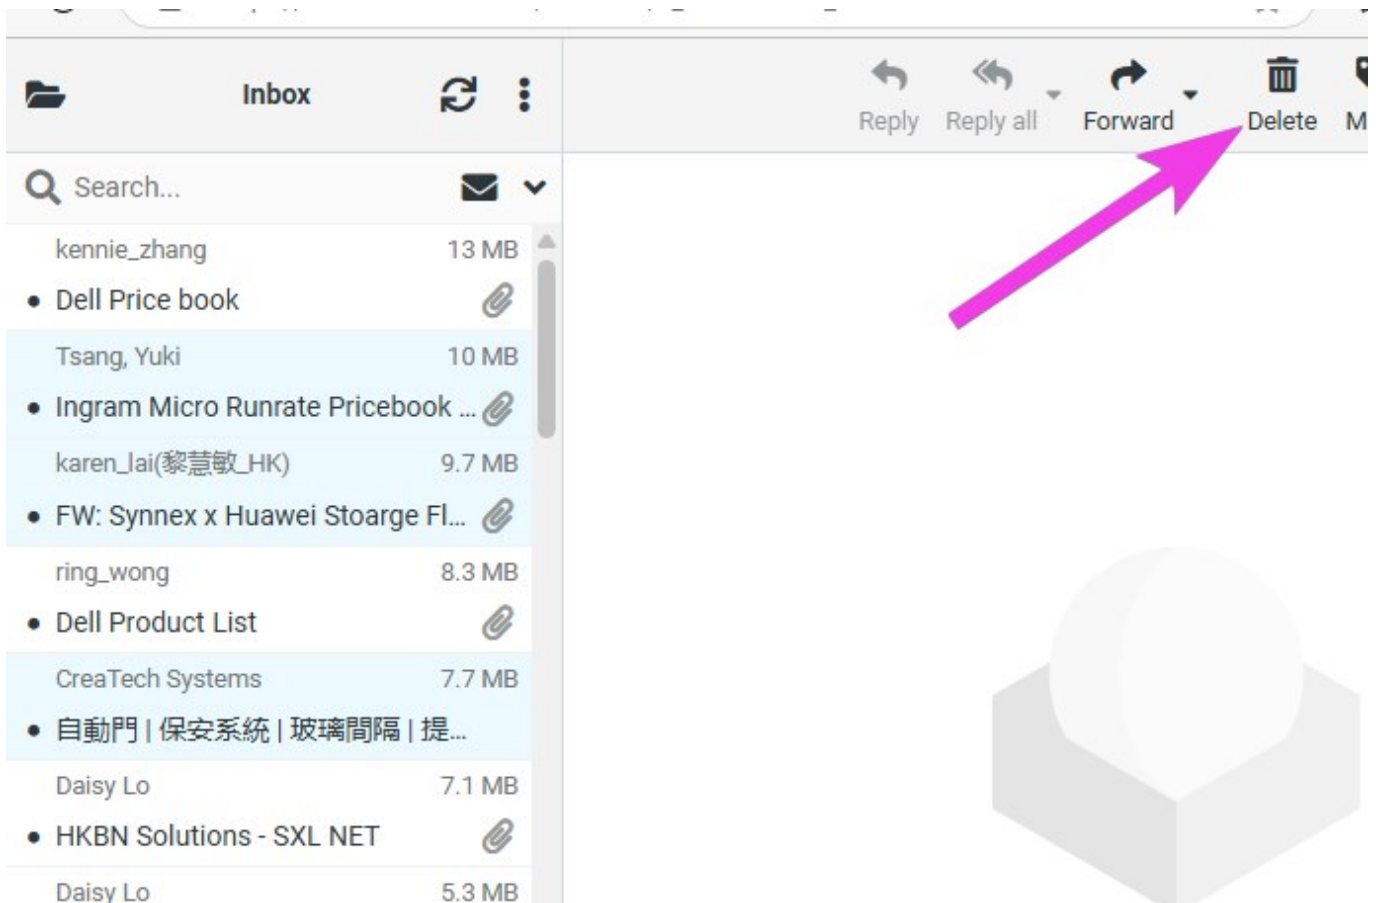

### Clean up Inbox and Sent

Select Inbox

- Click Options on top

- Sort by Size, Decending

- While holding the **Shift** or **Ctrl**, select some biggest messages you want to delete
- click the Delete button