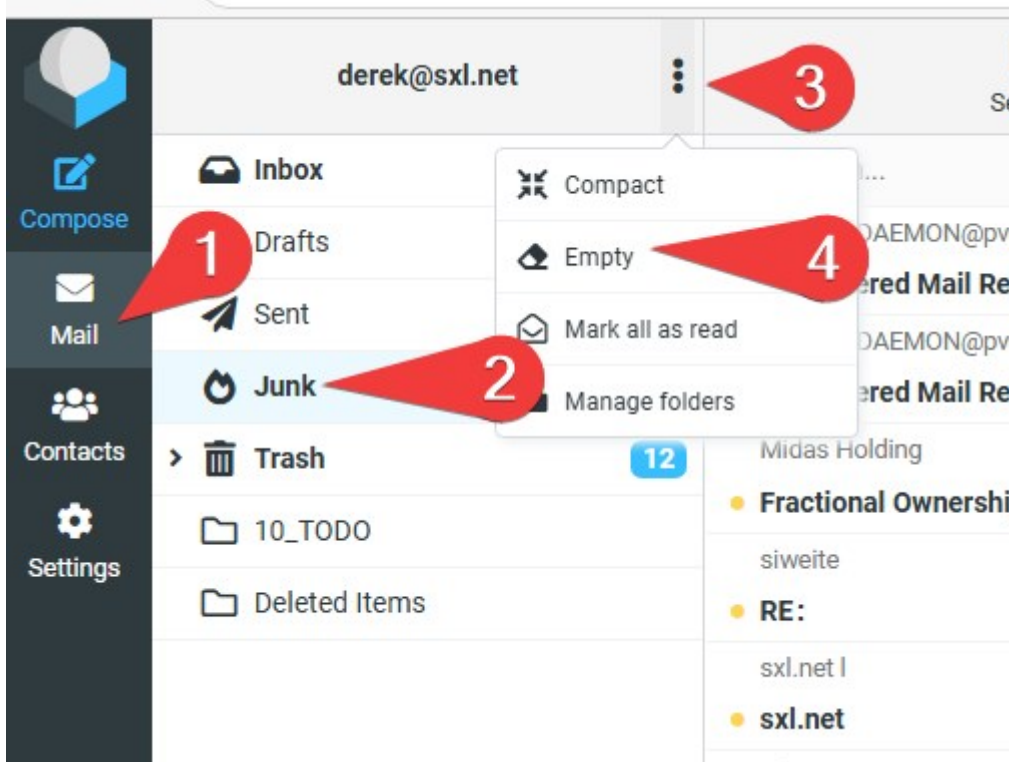

## How to free up spaces on server mailboxes

- delete a few large message rather than delete a lot of small mails

### Clean up Junk and Trash

First, login to webmail (see [How to open WebMail on computer](#))

Select the Junk mailbox, click the mailbox menu on top, select Empty

Do it again for the Trash mailbox