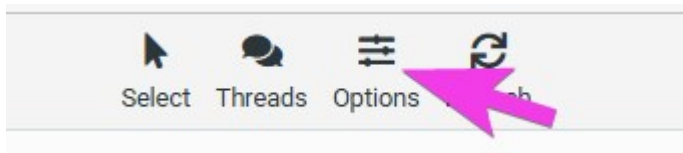

### Clean up Junk and Trash

First, login to webmail (see [How to open WebMail on computer](#))

Select the Junk mailbox, click the mailbox menu on top, select Empty

Do it again for the Trash mailbox

### Clean up Inbox and Sent

Select Inbox

- Click Options on top

- Sort by Size, Decending

- While holding the **Shift** or **Ctrl**, select some biggest messages you want to delete
- click the Delete button