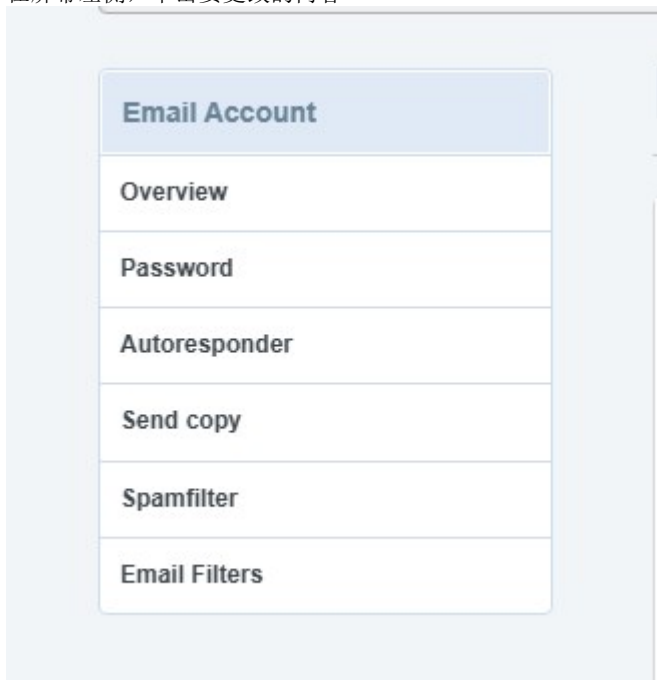

How to change email password, auto-reply, forward, etc.

如何更改电子邮件密码、自动回复、转发等。

open <https://sxl.net> and then click the gear and then Control Panel

打开 <https://sxl.net>, 然后单击齿轮, 然后单击控制面板

HK Linux Host

login with your email address and email password

使用您的电邮地址和电邮密码登录

on left side of the screen, click what you want to change
在屏幕左侧，单击要更改的内容

点 Password 可以改密码

 After save, it take 1 minute to effective
保存后，要等1分钟才生效.

From:

<https://wiki.sxl.net/> - **wiki**

Permanent link: